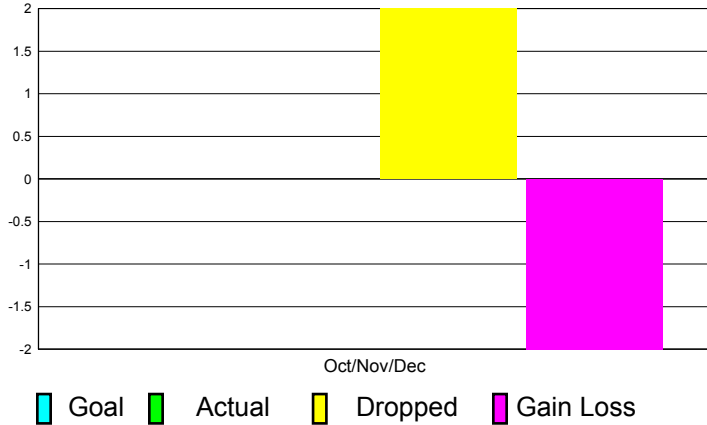

GMT Reports for District (or Undistricted) **District 105NE**

GMT: HOWARD PATRICK LEE

Location: SCOTLAND

GMT CA: 4

CLUBS

**Club Results
2011-2012**

**Clubs
2010-2011**

Month	New Club Goal	Actual New Clubs	Actual Dropped Clubs	Gain/Loss of Clubs	Gain/Loss of Clubs
Oct/Nov/Dec	0	0	2	-2	-2
Totals	0	0	2	-2	-2

Club Results 2011-2012

Goal, New, Dropped, Gain/Loss

Comparison of Club Gain/Loss

Current Year Compared to the Previous Year

YTD Status Quo Clubs 2010-2011

Status Quo Clubs Compared to Status Quo Members

MEMBERSHIP