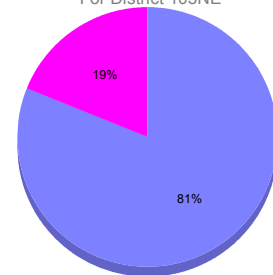

Goal, New, Dropped, Gain/Loss

Comparison of Membership Gain/Loss

Current Year Compared to the Previous Year

Gender Comparison 2010-2011

For District 105NE

Oct/Nov/Dec

■ Male ■ Female