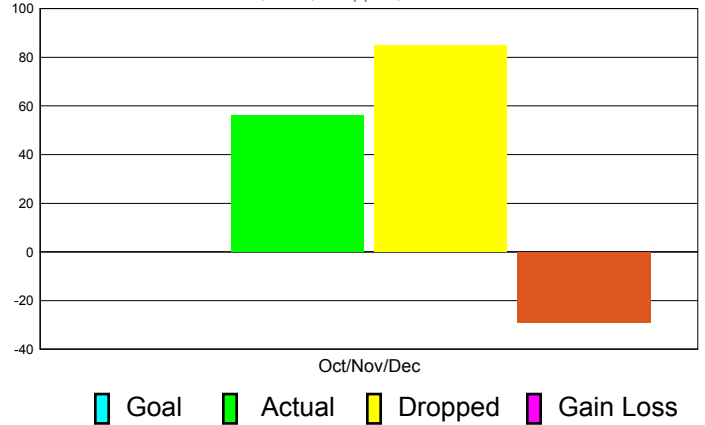

Membership Results 2011-2012

Goal, New, Dropped, Gain/Loss